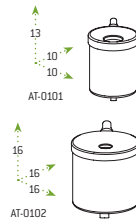

Item Code	Description	Colour	Material
AT-0101-BLA	Wall-mounted ashtray - Small 0.5 L	Black	Epoxy
AT-0101-WHT	Wall-mounted ashtray - Small 0.5 L	White	Epoxy
AT-0102-BLA	Wall-mounted ashtray - Medium 1.5 L	Black	Epoxy
AT-0102-WHT	Wall-mounted ashtray - Medium 1.5 L	White	Epoxy