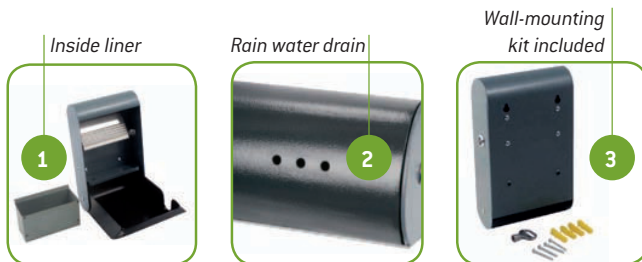

WALL-MOUNTED ASHTRAY - ROUND

Convenient solution for outdoor ash management.

- Fire safe construction (lid damper).
- Fully galvanised steel construction.
- Quick and easy to empty.
- Easy wall-mounting with mounting hardware included.
- 2 capacities available in white or black.

Item Code	Description	Colour	Material
AT-0101-BLA	Wall-mounted ashtray - Small 0.5 L	Black	Epoxy
AT-0101-WHT	Wall-mounted ashtray - Small 0.5 L	White	Epoxy
AT-0102-BLA	Wall-mounted ashtray - Medium 1.5 L	Black	Epoxy
AT-0102-WHT	Wall-mounted ashtray - Medium 1.5 L	White	Epoxy

WALL-MOUNTED ASHTRAY - RECTANGULAR

Aesthetic & practical outdoor smoking equipment.

- Designed for outdoor applications.
- Sturdy, all weather resistant:
 - Fully galvanised steel construction.
 - High resistance stainless steel snuff plate.
 - UV protection treatment.
- 1.5 litre liner on AT-0222 and 0.5 litre on AT-0202.
- Quick and easy to open, empty, clean and maintain.
- Secure key locking system.
- Easy wall-mounting with mounting hardware included.

KEY LOCK SYSTEM

*All AT-02** ashtrays are using the same key-lock system for easier maintenance.*

WALL-MOUNTED ASHTRAY - TUBULAR

Wall-mounted variant of stand alone AT-0292-DGRY

- Slim and discreet wall-mounted ashtray designed for outdoor use.
- Sturdy, all weather resistant :
 - Fully galvanised steel construction.
 - High resistance stainless steel snuff plate.
 - UV protection treatment.
- Quick and easy to open, empty, clean and maintain.
- Secure key locking system.
- Easy wall-mounting with mounting hardware included.