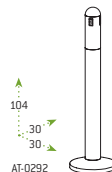

AT-0291-DGRY

- 1 L
- +/- 300 butts

1 *Easy emptying from the bottom*

2 *Fitted with a galvanised tubular liner*

Item Code	Description	Colour	Material
AT-0291-DGRY	Tubular wall-mounted ashtray	Dark grey	Epoxy

AT-0292-DGRY

- 3 L
- +/- 900 butts

1 *Removable top for easy liner access*

2 *Easy & clean emptying*

3 *Stainless steel snuff plate accessible from 4 sides*

Item Code	Description	Colour	Material
AT-0292-DGRY	Tubular stand-alone ashtray 3 L	Dark grey	Epoxy