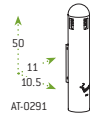

AT-0291-DGRY

- 1 L
- +/- 300 butts

1 *Easy emptying from the bottom*

2 *Fitted with a galvanised tubular liner*

Item Code	Description	Colour	Material
AT-0291-DGRY	Tubular wall-mounted ashtray	Dark grey	Epoxy

AT-0292-DGRY

- 3 L
- +/- 900 butts

1 *Removable top for easy liner access*

2 *Easy & clean emptying*

3 *Stainless steel snuff plate accessible from 4 sides*

Item Code	Description	Colour	Material
AT-0292-DGRY	Tubular stand-alone ashtray 3 L	Dark grey	Epoxy